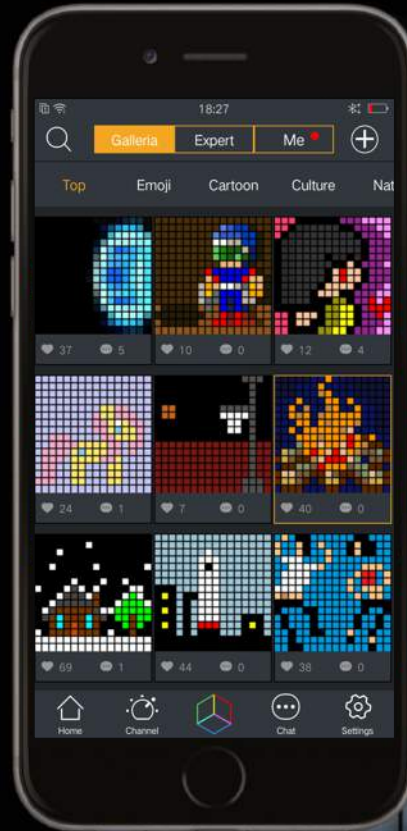

SUPERIOR LIGHTING

-
- 5W equivalent luminosity
 - 256 programmable LED panel
 - 16 million selectable colors
 - 16x16 golden 8-bit pixel art size
-

FINE-TUNED AUDIO

- 6W DSP-tuned audio
 - Bass port design for bass enhancement
 - Class D 3D digital compensation
 - Many EQ lighting effects available
 - Available DJ mixer function to create your own remix
-

PIXEL ART CRATION

- Multiple pixel art creation methods
- Share your designs on social media platforms
- Save your designs online & phone gallery
- Scrolling text option with the text editor

ONLINE GALLERY & COMMUNITY