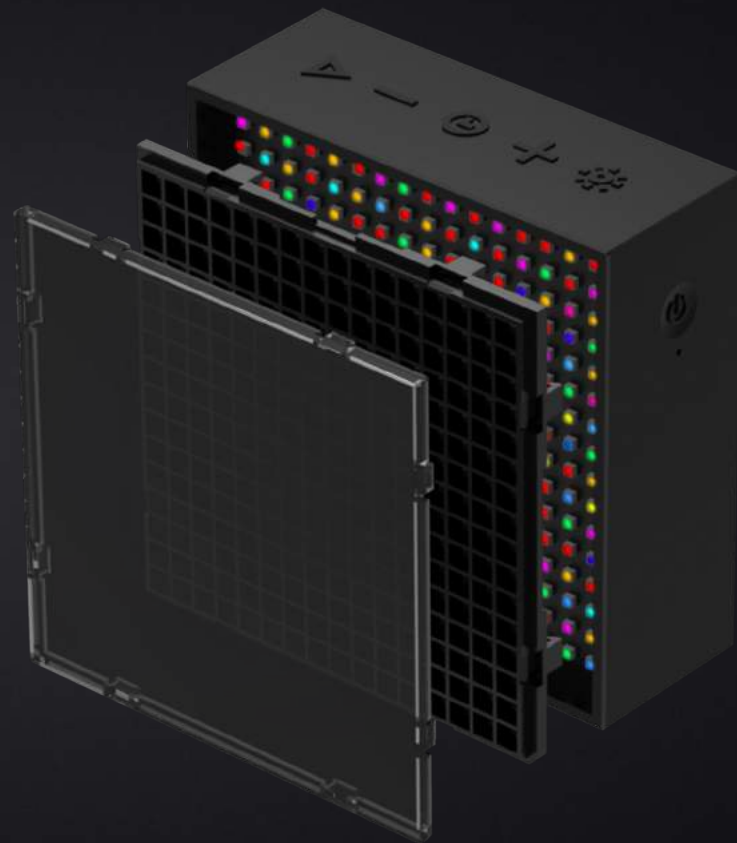

TIMEBOX-EVO

THE EVOLUTION IS HERE

DESIGN CONCEPT

- Through 3 years evolvment, it has many hardware/software improvements.
- Upgrade the signature audio quality with its bass port design.
- Tailored design for the latest Divoom Smart application and new functions.
- Maintain the modern and minimalistic design.

SUPERIOR LIGHTING

-
- 5W equivalent luminosity
 - 256 programmable LED panel
 - 16 million selectable colors
 - 16x16 golden 8-bit pixel art size
-

FINE-TUNED AUDIO

- 6W DSP-tuned audio
 - Bass port design for bass enhancement
 - Class D 3D digital compensation
 - Many EQ lighting effects available
 - Available DJ mixer function to create your own remix
-

Create your own remix with the DJ mixer.
Timebo-EVO is the new palm size entertainment center.

- Remix your favorite song w/sound effects
- Create your own song w/built-in music instruments
- Hundreds sound effects and instruments to choose