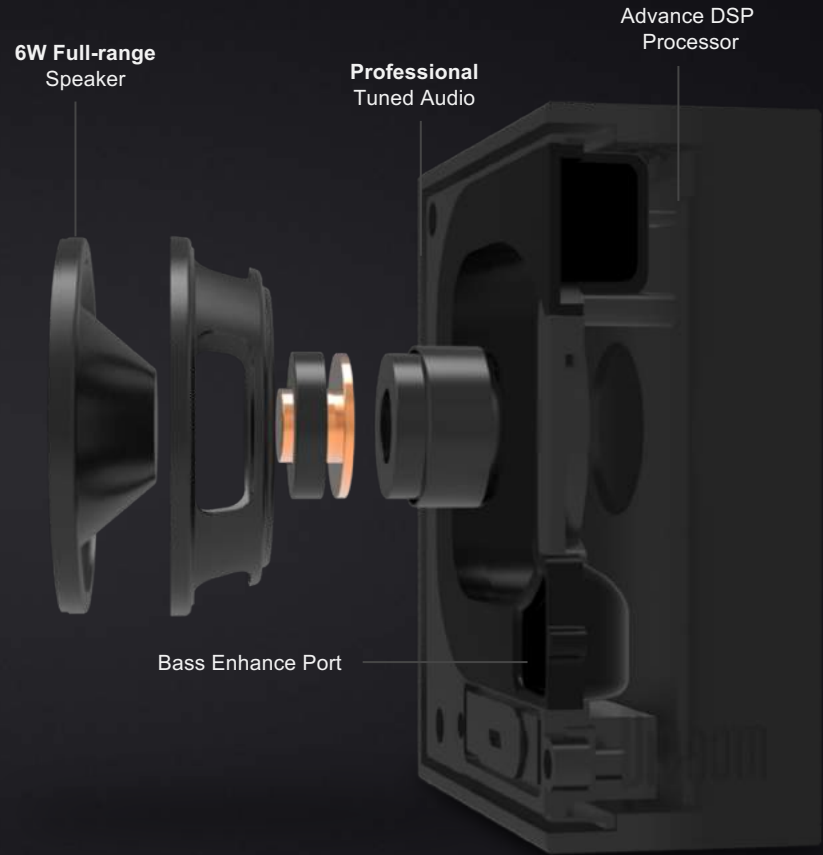

TIMEBOX-EVO

THE EVOLUTION IS HERE

DESIGN CONCEPT

- Through 3 years evolvment, it has many hardware/software improvements.
- Upgrade the signature audio quality with its bass port design.
- Tailored design for the latest Divoom Smart application and new functions.
- Maintain the modern and minimalistic design.

SUPERIOR LIGHTING

-
- 5W equivalent luminosity
 - 256 programmable LED panel
 - 16 million selectable colors
 - 16x16 golden 8-bit pixel art size
-

FINE-TUNED AUDIO

- 6W DSP-tuned audio
 - Bass port design for bass enhancement
 - Class D 3D digital compensation
 - Many EQ lighting effects available
 - Available DJ mixer function to create your own remix
-

Create your own remix with the DJ mixer.
Timebo-EVO is the new palm size entertainment center.

- Remix your favorite song w/sound effects
- Create your own song w/built-in music instruments
- Hundreds sound effects and instruments to choose