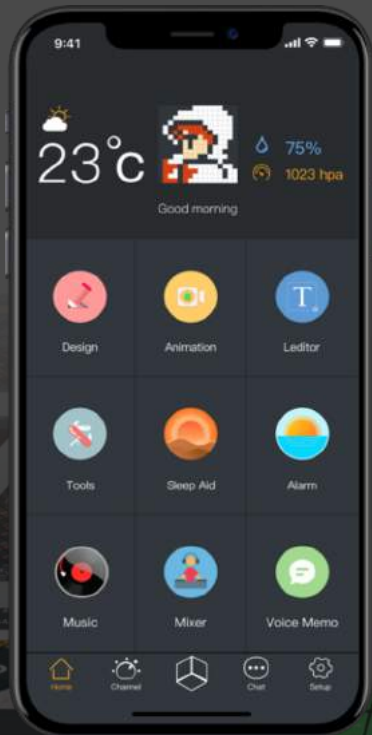

SUPERIOR LIGHTING

-
- 5W equivalent luminosity
 - 256 programmable LED panel
 - 16 million selectable colors
 - 16x16 golden 8-bit pixel art size
-

FINE-TUNED AUDIO

- 6W DSP-tuned audio
 - Bass port design for bass enhancement
 - Class D 3D digital compensation
 - Many EQ lighting effects available
 - Available DJ mixer function to create your own remix
-

Create your own remix with the DJ mixer.
Timebo-EVO is the new palm size entertainment center.

- Remix your favorite song w/sound effects
- Create your own song w/built-in music instruments
- Hundreds sound effects and instruments to choose

SOCIAL MEDIA NOTIFICATION

Snapchat

Instagram

Facebook

Skype

WhatsApp

Line

Call

Twitter

THE EVOLVING TIMEBOX-EVO

Timebox-Evo is operated by the Divoom Smart, which is the universal mobile application designed for all Divoom pixel art products. Compatible with both iOS and Android systems, we will continue to provide updates to bring more exciting features.