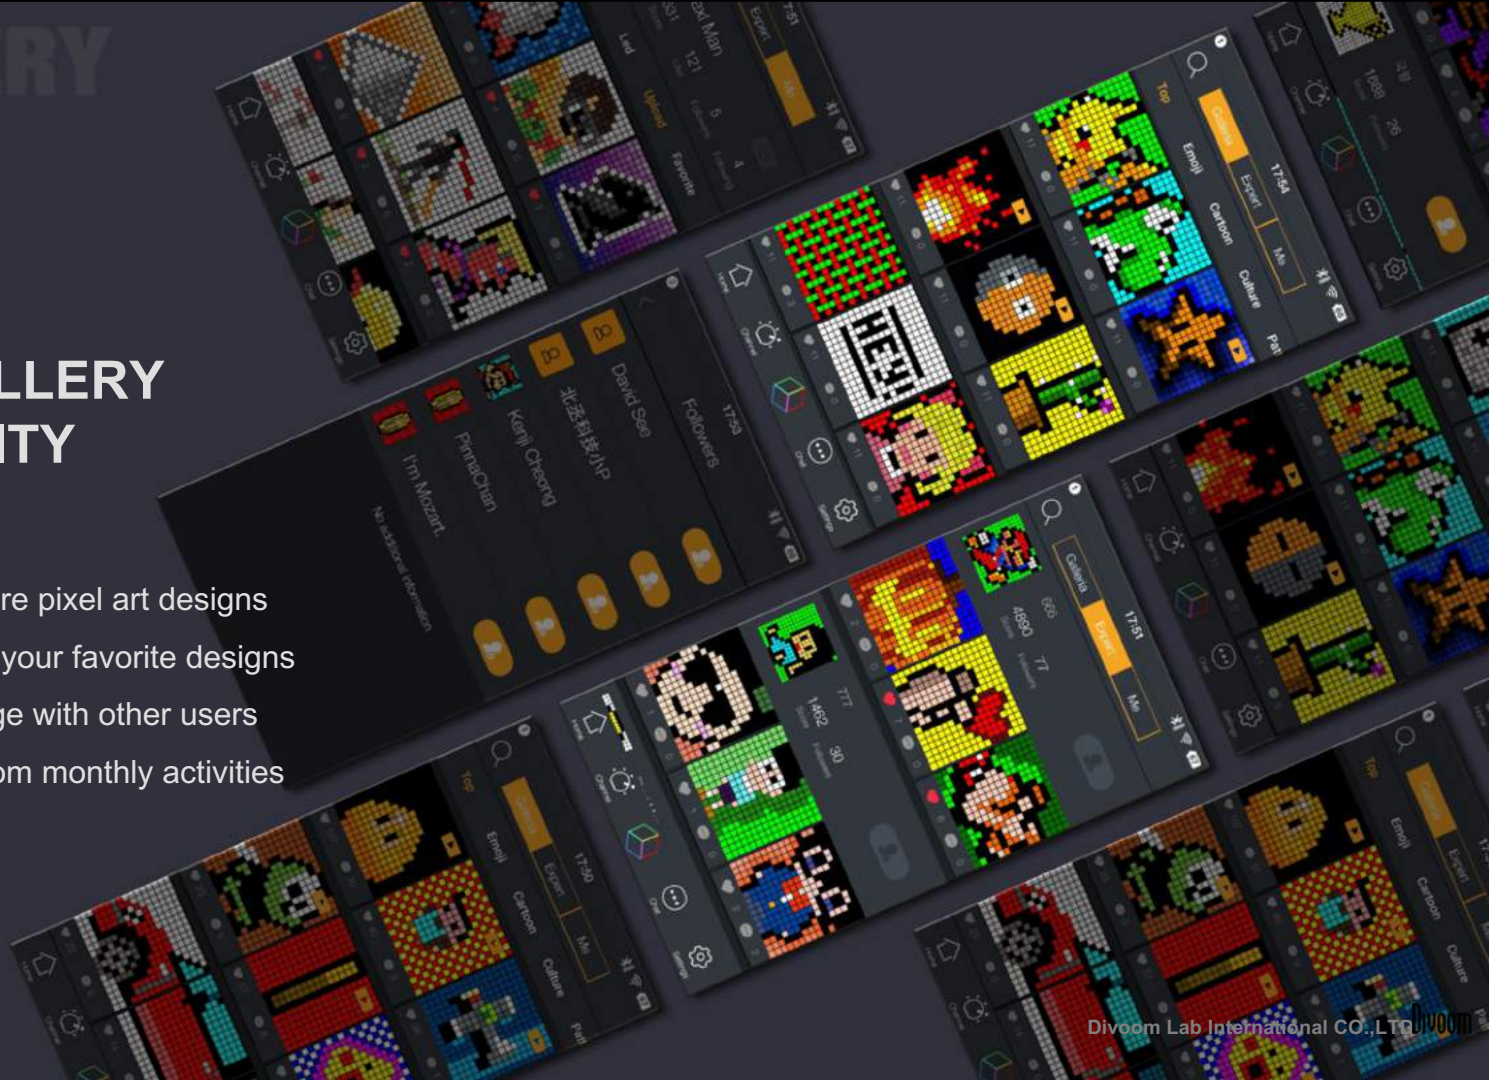

ONLINE GALLERY & COMMUNITY

- Download and Share pixel art designs
- Like and comment your favorite designs
- Follow and message with other users
- Participate in Divoom monthly activities