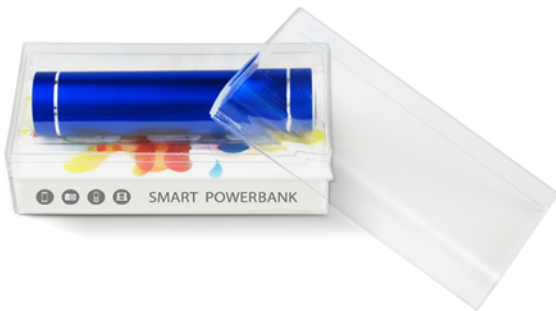

## THE NEW POWERBANK RANGE

The exciting new Powerbank range offers you a great selection of styles and branding options. Powerbanks are set to probably become one of the fastest growing promotional gift ranges since the USB. These models have a capacity of 2200 mAh which means that they are capable of providing a full charge to most smart phones. They are supplied in stylish packaging and come with a micro USB cable.

### INTRODUCING THE NEW SMART POWER

*Dynamic*

The Smart Power Dynamic is a stylish aluminium powerbank with a built in intelligent over charge and discharge protection and is suitable for charging mobile phones, MP3/4 players, digital cameras and portable gaming devices. The Dynamic's metal finish makes it an ideal surface for laser engraving but spot colour printing options are also available.