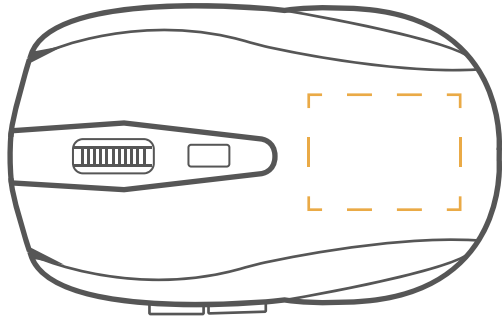

SMART WiRELESS MOUSE

Stay productive wherever the day takes you with our trustworthy Smart Wireless Mouse- designed for ultimate comfort, control, and consistency. With its contoured design and precise tracking, you're ready to stay on top of your day, without the hassle of messy wires. Thanks to the 2000 DPI sensor, you'll feel an accurate and consistent product throughout the day. With the included wireless USB dongle, you'll be ready and set up in no time. Coming in silver, blue, red, black and grey- the wireless mouse will be a stylish and sleek addition to your work station.

Printing Area and Branding Options

 **1-2 Spot Colour**
Branding Area: 36 x 25mm

Specification

Material: ABS
Connection type: Wireless USB
DPI: 2000
Power: x2 AAA batteries

Product Size and Weight

Length: 95mm
Width: 57.5mm
Height: 35mm
Product Weight: 63g