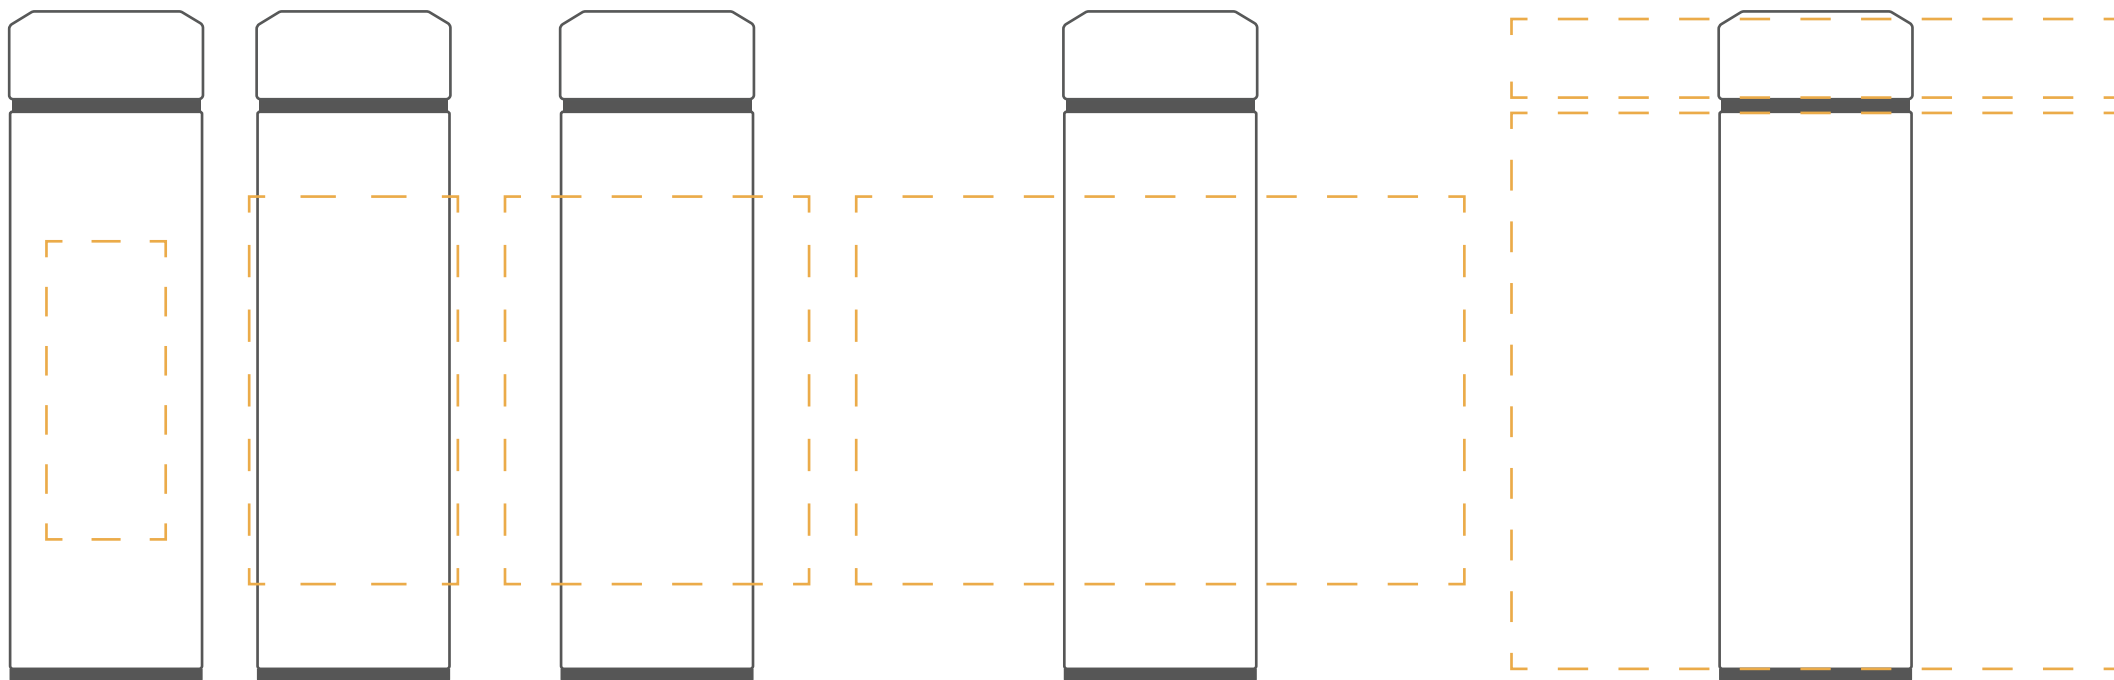

*Please note: These product images are used for illustration purposes only and the colours of the final product may vary slightly.

Features

- ✔ Designed with an airtight and leak-proof lid to prevent any unwanted spills
- ✔ Suitable for your favourite drinks, from Coffee to ice cold water
- ✔ Ideal for offices, schools, travelling and outdoor activities
- ✔ Premium 304 Stainless Steel
- ✔ Lead Time: 2-3 Weeks
- ✔ MOQ: 30 units

Pantone Match Quantity

Match the brand colours with a pantone match quantity of 500.

Printing Area and Branding Options

 **Engraved:**
100 x 40mm

 **1-2 Spot Colour:**
130 x 70mm

 **Full Colour Half Wrap:**
130 x 102mm

 **1 Spot Colour Wrap:**
204 x 130mm

 **Full Colour Wrap:**
218 x 204mm

Technical Specification

High-grade 304 stainless steel
Keep beverages hot or cold
Up to 450ml capacity
Tea Infuser inside

Product Size and Weight

Length: 225mm
Width: 65mm
Height: 65mm
Product Weight: 277g

Carton Specification

Size: 50 x 38 x 37cm
Quantity: 50 Unit
Weight: 15.8kg

Please ensure lid is firmly secured

Temperature inside bottle may vary depending on the initial temperature of bottle, and how many times the bottle lid is opened and closed.