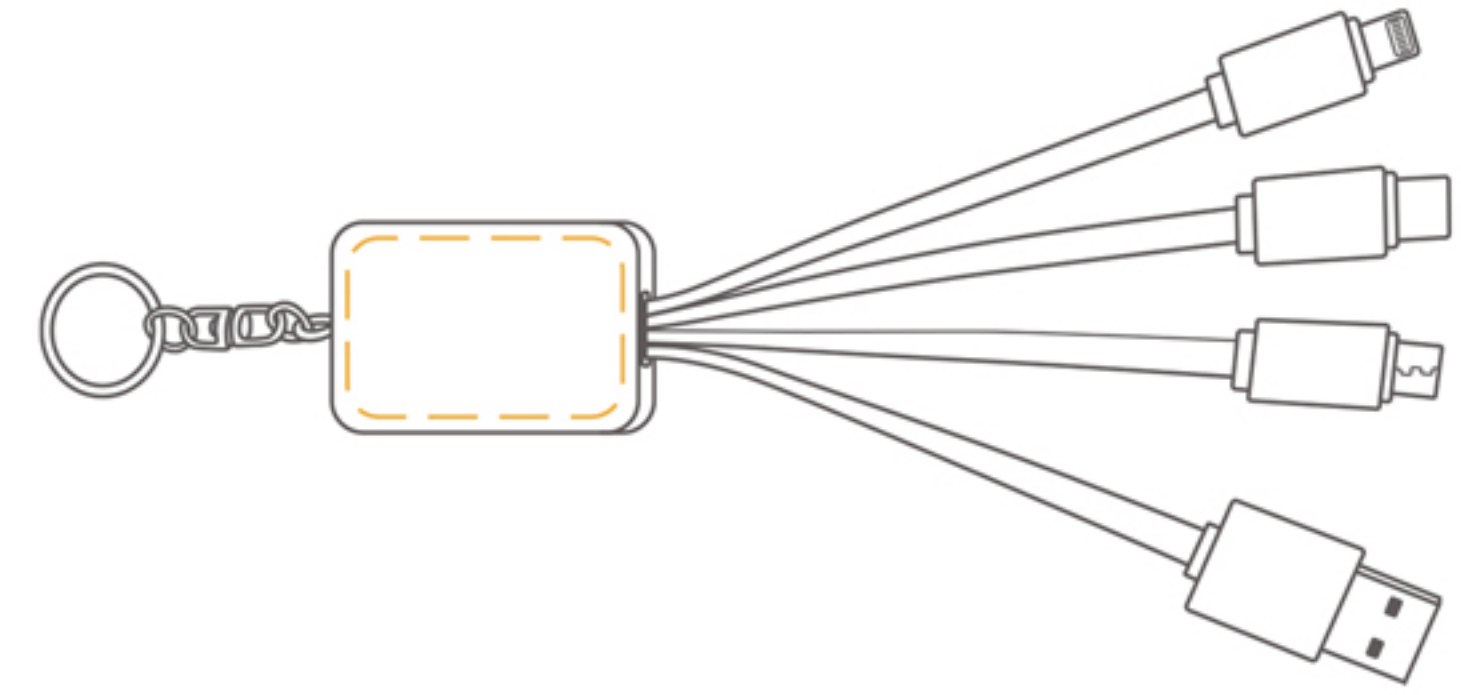

Bamboo 4-in-1 Cable Visual Proof

✓ **ECO FRIENDLY**

Circular

Product Dimensions: 160 x 40 x 12mm
Print Area Front: 35mm Diameter
(Between dashed lines)

Front

Back

Product Colour: Bamboo / Wheatstraw

Logo Colour Front:

Logo Colour Back:

Bamboo 4-in-1 Cable Visual Proof

✓ **ECO FRIENDLY**

Rectangle

Product Dimensions: 165 x 30 x 12mm
Print Area Front & Back: 40 x 25mm
(Between dashed lines)

Front

Back

Product Colour: Bamboo / Wheatstraw